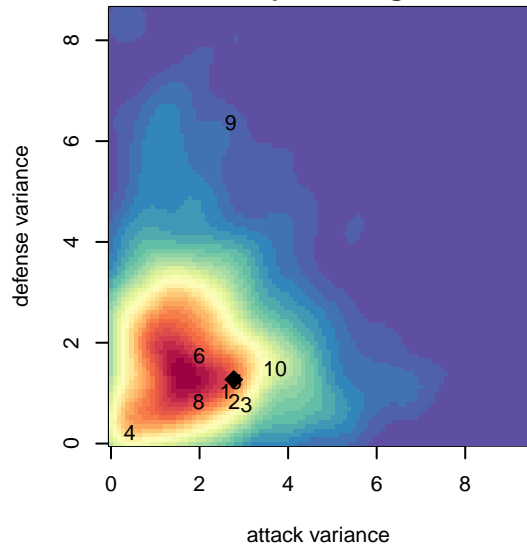

Foothills SC Celtic White B03

Foothills SC
 Portland, OR
 B03 total strength=944
 attack=2.87 defense=0.94
 fall league = PTT B03 Div 2 White
 spr league = Spr OYS B03 Div 2 White

alt names used:
 FSC 03B Celtics White
 FSC 03B Celtics White
 FSC 03B Celtics White

Venues played:
 2016 PTT B03 Division 2 White
 2016 OYS Founders Cup B03
 2016 Spr OYS B03 Division 2 White

**attack and defense variance (black dot)
relative to other teams
and top 10 in region**

**attack and defense rating
relative to others at age
and all opponents in last 13 months**